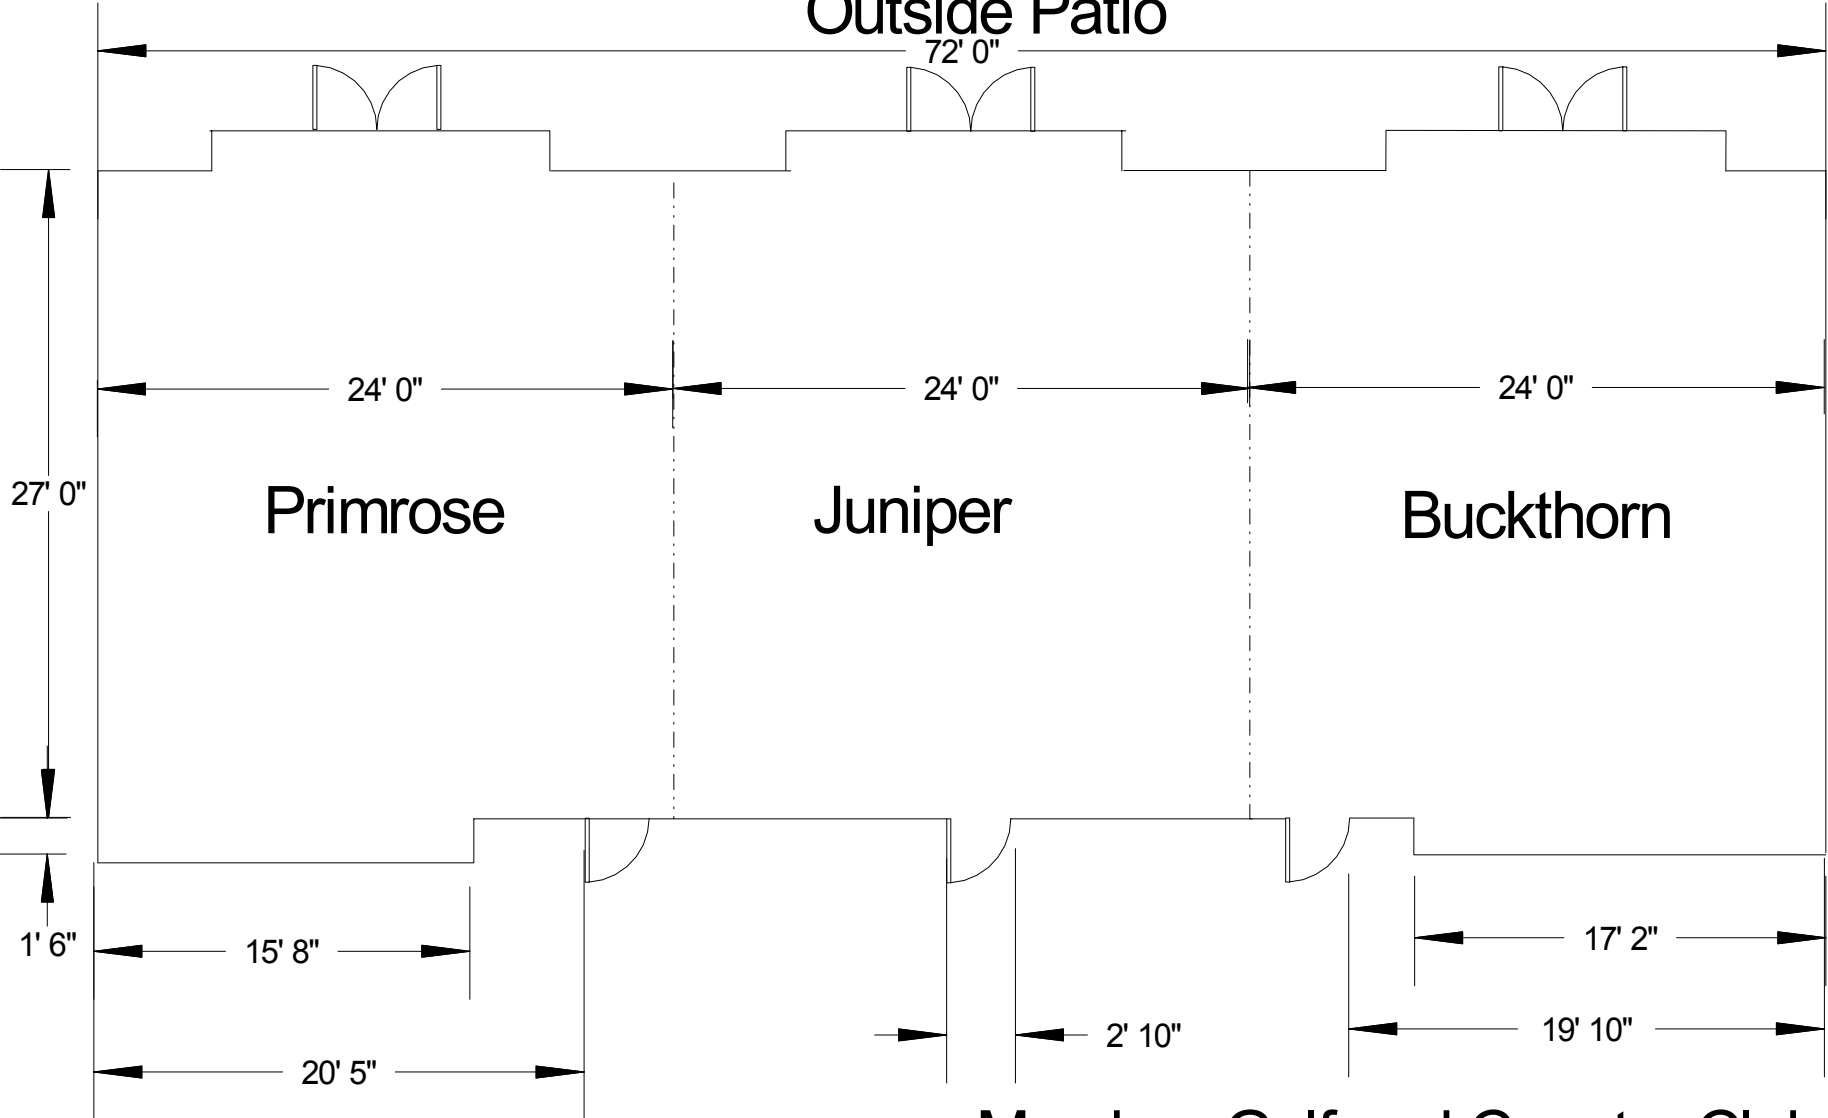

Outside Patio

72' 0"

Primrose

Juniper

Buckthorn

Marshes Golf and Country Club